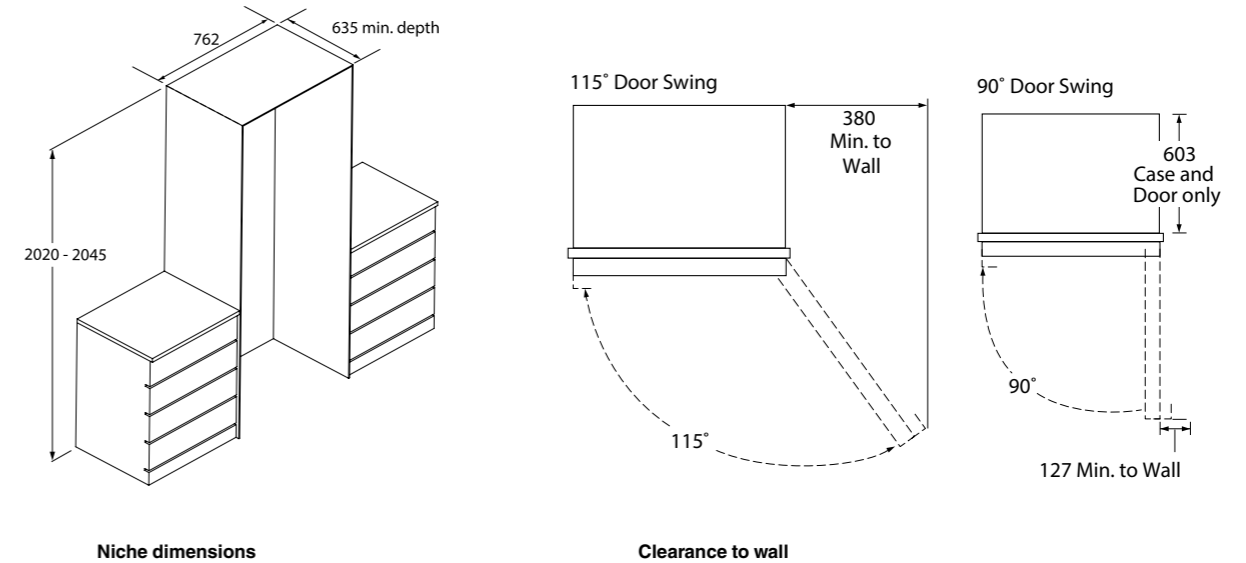

Technical specifications

GENERAL DESCRIPTION	RF2826FI	RWF2826FI
Product group	Fridge / freezer	Fridge / freezer / Wine chiller
Colour	Stainless steel	Stainless steel
Height (cm)	203	203
Installation type	Built-in	Built-in
Type of display	Touch	Touch
Door opening	Right/reversible	Right/reversible
FEATURES		
Super cool™ - fast cooling	■	-
Freshbox™ - Fruit and vegetables	■	-
Digital temp. control	■	■
Convertible - turn freezer into fridge	■	■
Active Air™ - optimized air flow	■	■
Wine cooler compartment	-	■ (106 bottles - 0,75 l)
Electronic icemaker	■	■
Two temp. zones for wine cooler	-	■
Cooling drawer	■	■
COMFORT		
Easy-slide door shelves	■	-
Pull-out shelves	■	■
Interior LED light	■	■
Alarm high temp in the freezer	■	-
Alarm door opened	■	■
Noise level (dB(A))	45	45
DIMENSIONS AND INSTALLATION		
Height / Width / Depth of the product (mm)	2030 / 750 / 603	2030 / 750 / 603
Reversible door	■	■
Wheels	■	■
Adjustable feet	■	■
ENERGY CONSUMPTION		
Energy consumption (kWh/year)	400	400
CAPACITY		
Total capacity (litre)	445	445
Fridge capacity (litre)	323	323
Freezer capacity (litre)	92	92
TECHNICAL INFORMATION		
Connection rating (W)	400	400
Rated current (A)	10	10
Supply voltage (V)	220-240	220-240
Frequency (Hz)	50-60	50-60

We assume no liability for printing errors. The manufacturer reserves the right to alter specifications without prior notice.

Installation drawings