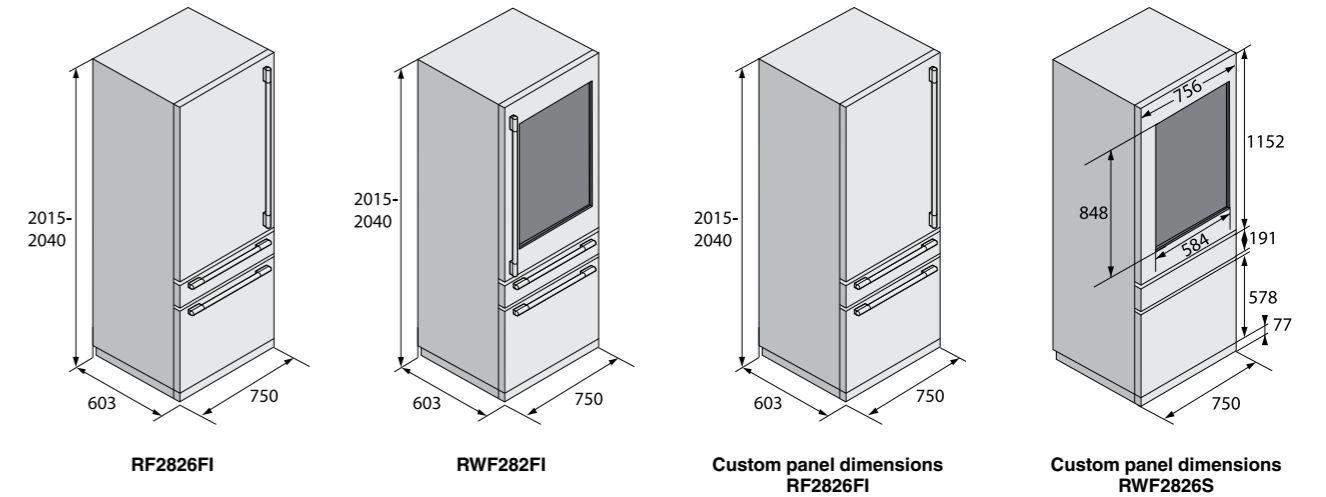

Technical specifications

GENERAL DESCRIPTION	RF2826FI	RWF2826FI
Product group	Fridge / freezer	Fridge / freezer / Wine chiller
Colour	Stainless steel	Stainless steel
Height (cm)	203	203
Installation type	Built-in	Built-in
Type of display	Touch	Touch
Door opening	Right/reversible	Right/reversible
FEATURES		
Super cool™ - fast cooling	■	-
Freshbox™ - Fruit and vegetables	■	-
Digital temp. control	■	■
Convertible - turn freezer into fridge	■	■
Active Air™ - optimized air flow	■	■
Wine cooler compartment	-	■ (106 bottles - 0,75 l)
Electronic icemaker	■	■
Two temp. zones for wine cooler	-	■
Cooling drawer	■	■
COMFORT		
Easy-slide door shelves	■	-
Pull-out shelves	■	■
Interior LED light	■	■
Alarm high temp in the freezer	■	-
Alarm door opened	■	■
Noise level (dB(A))	45	45
DIMENSIONS AND INSTALLATION		
Height / Width / Depth of the product (mm)	2030 / 750 / 603	2030 / 750 / 603
Reversible door	■	■
Wheels	■	■
Adjustable feet	■	■
ENERGY CONSUMPTION		
Energy consumption (kWh/year)	400	400
CAPACITY		
Total capacity (litre)	445	445
Fridge capacity (litre)	323	323
Freezer capacity (litre)	92	92
TECHNICAL INFORMATION		
Connection rating (W)	400	400
Rated current (A)	10	10
Supply voltage (V)	220-240	220-240
Frequency (Hz)	50-60	50-60

We assume no liability for printing errors. The manufacturer reserves the right to alter specifications without prior notice.

Installation drawings